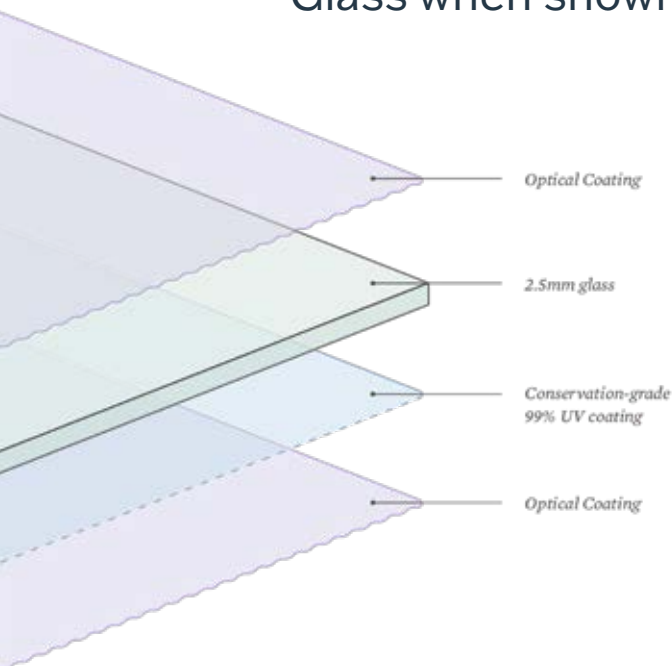

TRU VUE®

Over 1/3 of custom framing consumers will choose Museum Glass when shown the point-of-purchase display.